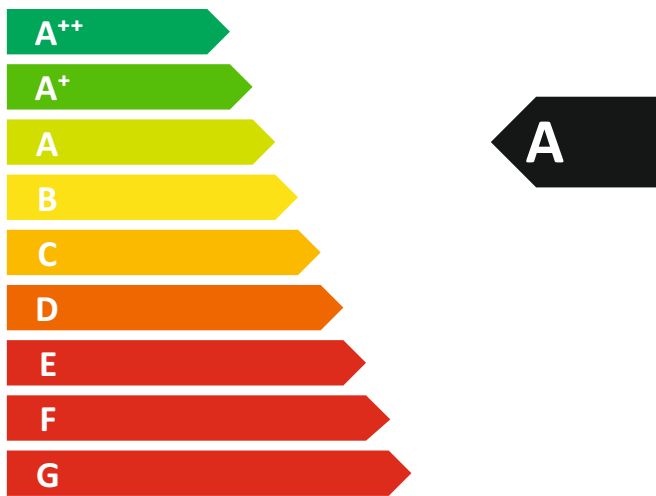

ENERG

енергия • ενεργεια

Y

IJA

IE

IA

DEFRO DEFRO HOME RIVA LA SHORT

Icon representing heating power: a window, a lamp, and a radiator.

10,2
kW

Icon representing cooling power: a refrigerator, an arrow, and a radiator.

12,0
kW

ENERGIA • ЕНЕРГИЯ • ΕΝΕΡΓΕΙΑ • ENERGIJA • ENERGY • ENERGIE • ENERGI