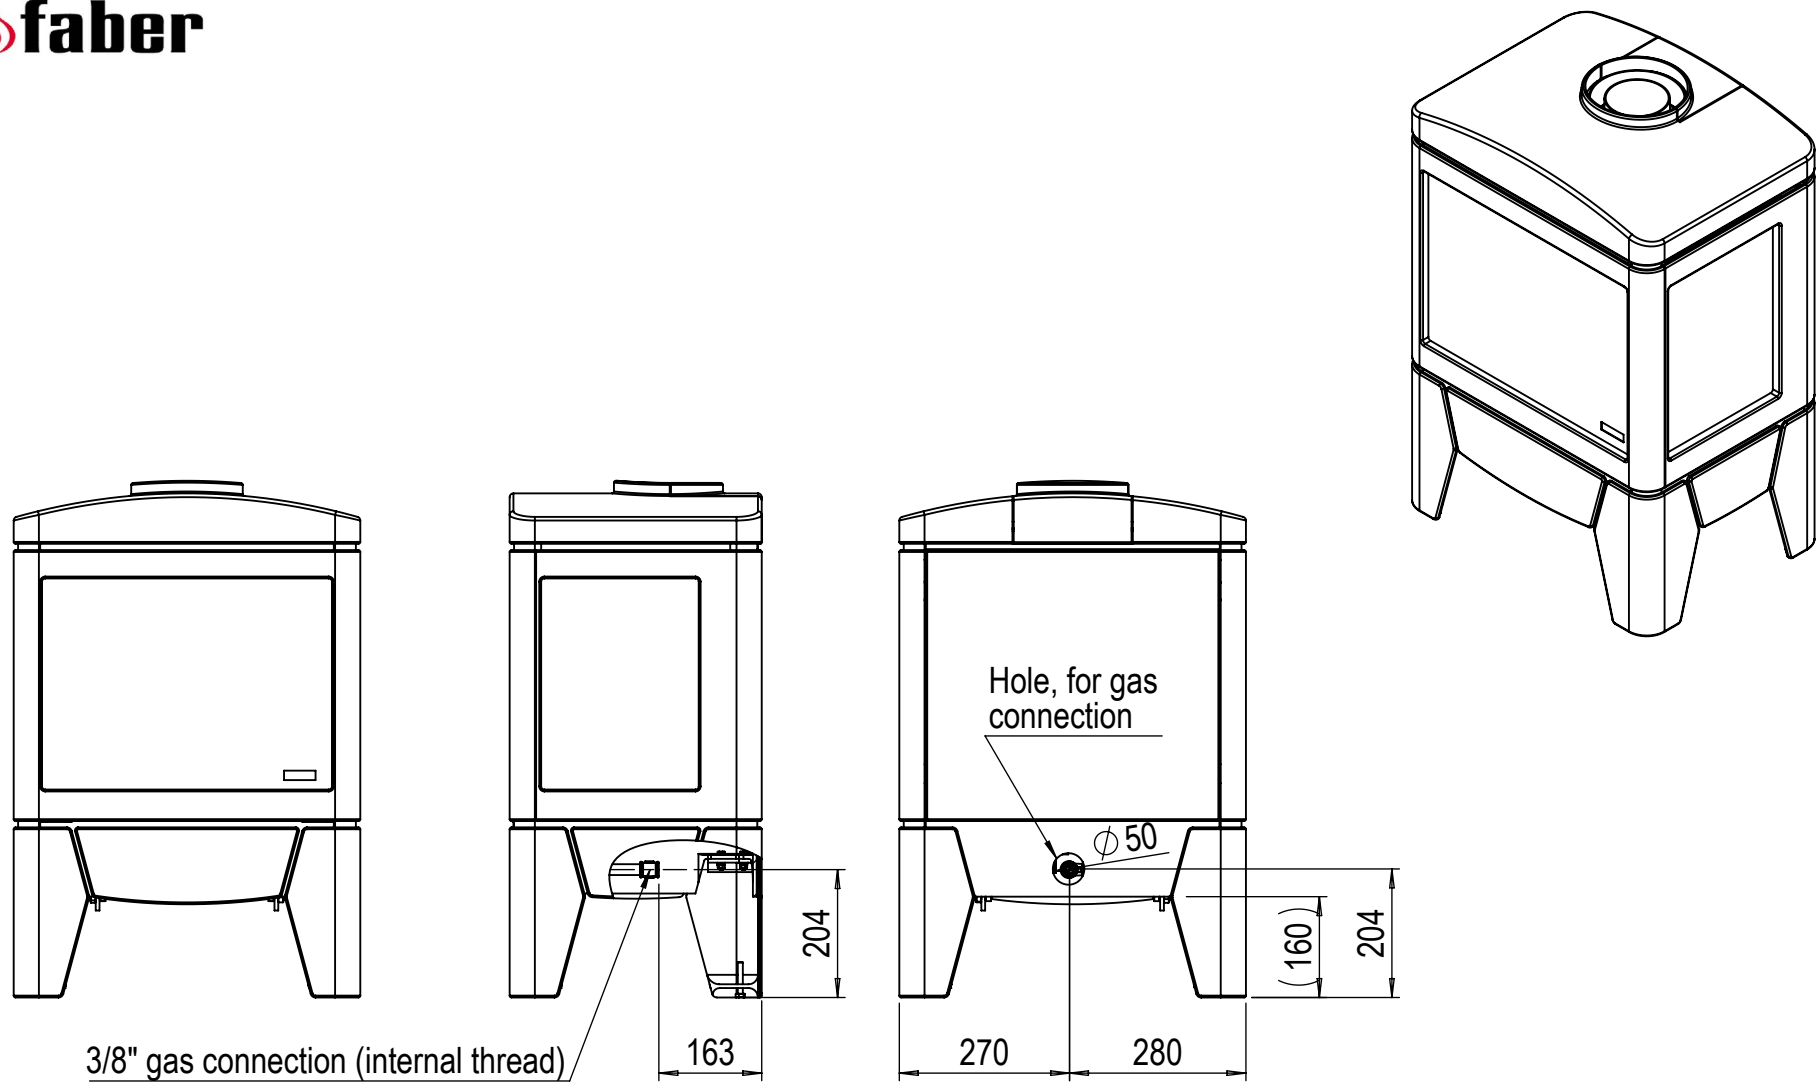

Dimensional drawing Jelling

Glen Dimplex Benelux BV

P.O. box 219, NL-8440 AE Heerenveen Tel.: +31(0)513 656500 Fax: +31(0)513 656531

Dimensional drawing position gas connection Jelling

Glen Dimplex Benelux BV