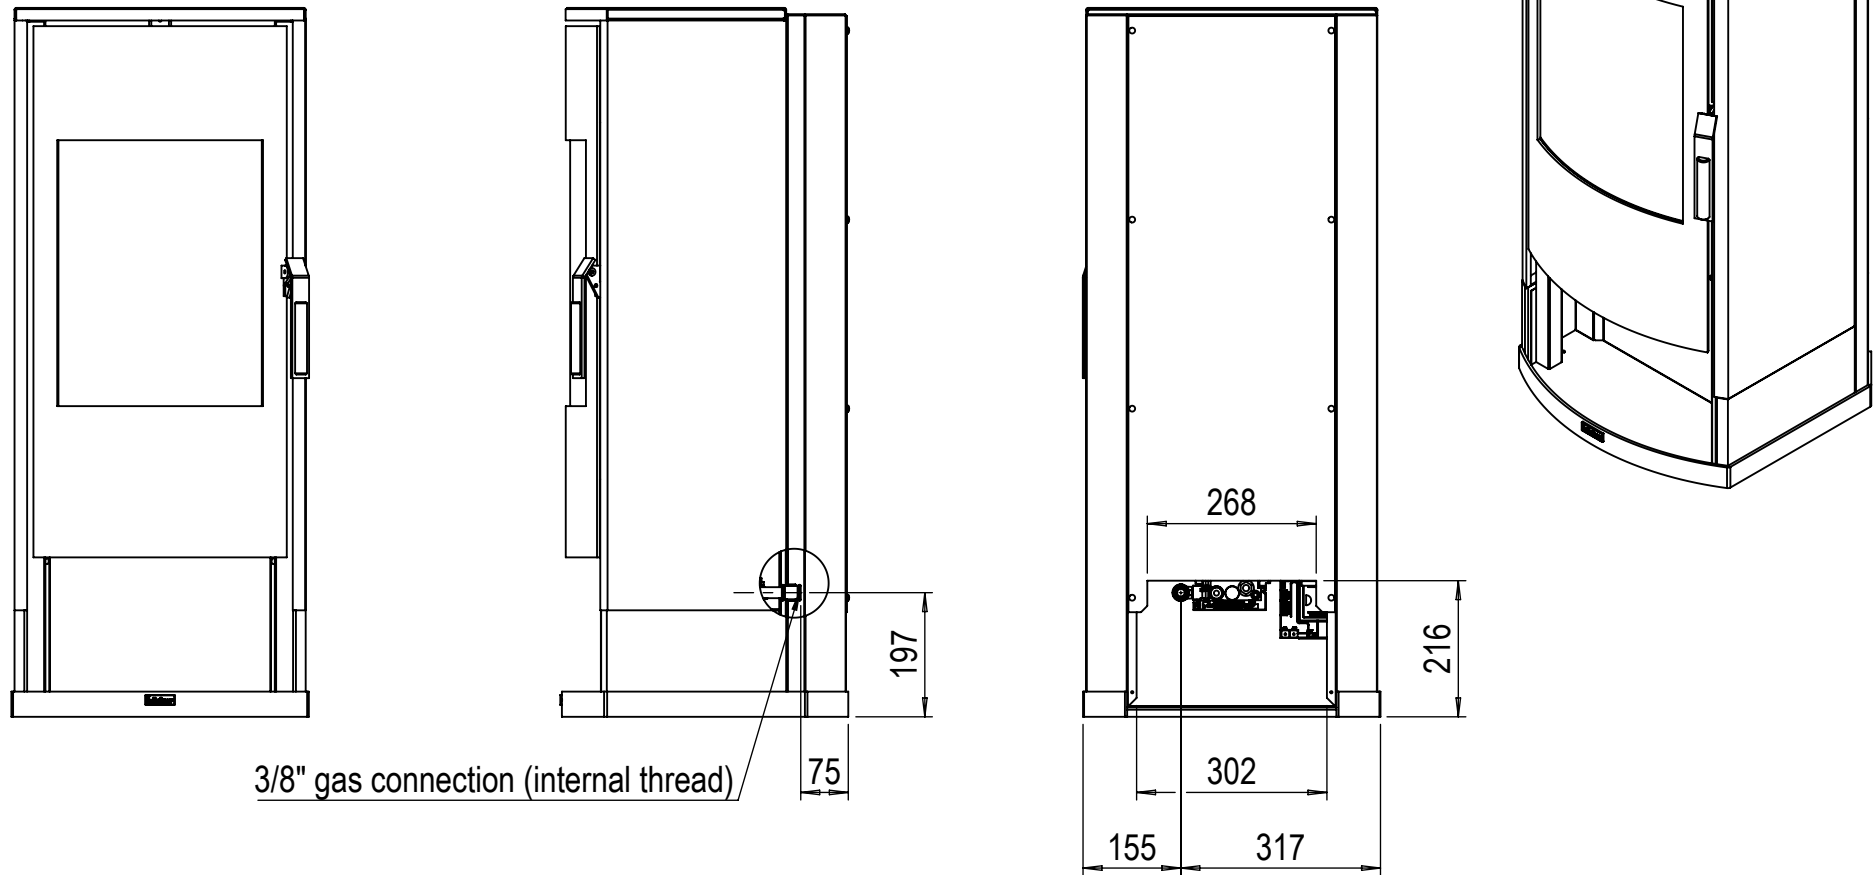

Dimensional drawing Vaska (soap stone)

Glen Dimplex Benelux BV

P.O.box 219, NL-8440 AE Heerenveen Tel.:+31(0)513 656500 Fax:+31(0)513 656531

Dimensional drawing position gas connection Vaska (soap stone)